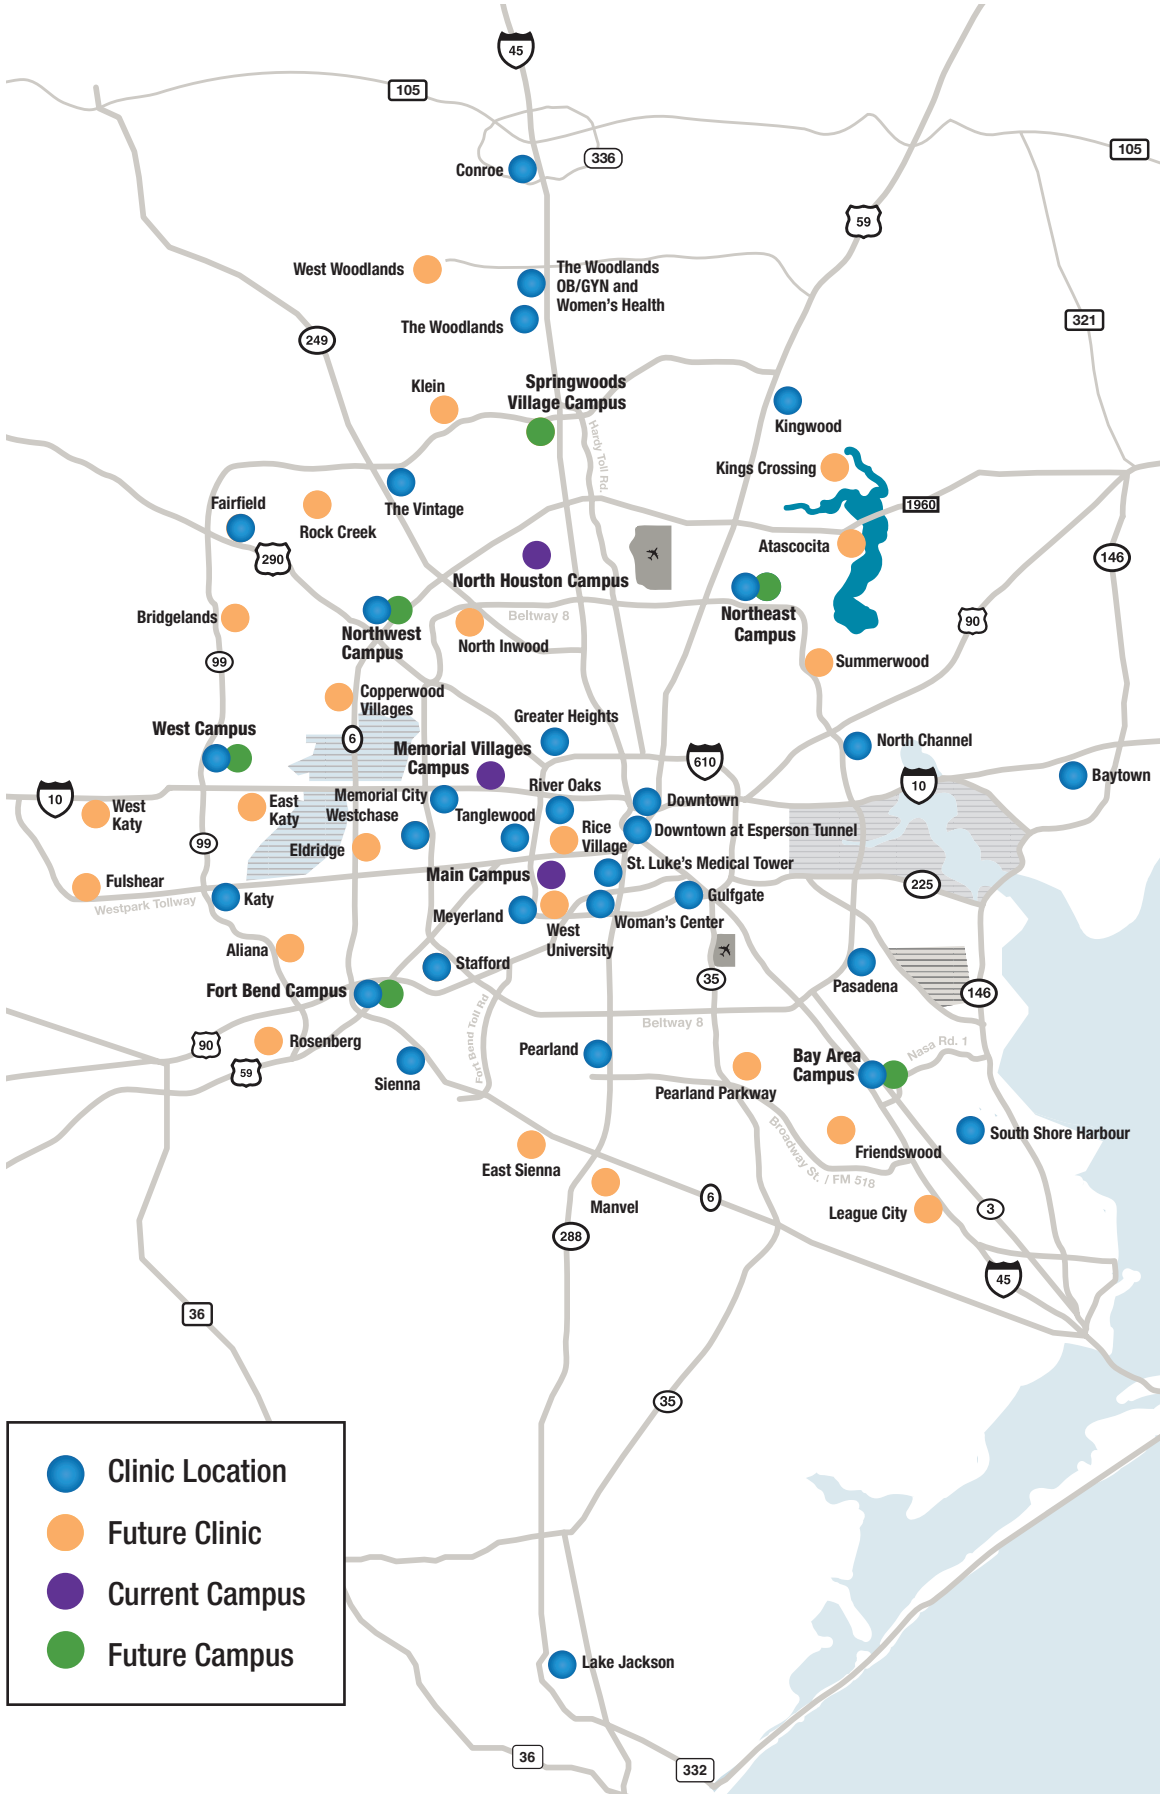

Kelsey-Seybold Clinic: Current and Future Locations

●	Clinic Location
●	Future Clinic
●	Current Campus
●	Future Campus

2023

5 NEW Locations

- Springwoods Village Campus
- South Shore Harbour
- Virtual Care Center (Downtown)
- West University
- Eldridge

2024

16 NEW Locations

- Bay Area Campus – Cancer Center
- Tanglewood (replacement)
- West Woodlands
- Sienna II
- Towne Lake
- Conroe (replacement)
- Aliana
- Atascocita
- Rosenberg
- Lake Jackson (replacement)
- Pearland Parkway Clinic
- Rice Village
- League City
- Klein
- West Katy
- Copperwood Villages

2025

9 NEW Locations

- Fulshear
- Rock Creek
- Bridgelands
- Kings Crossing
- North Inwood
- Manvel
- East Katy
- Friendswood
- Summerwood